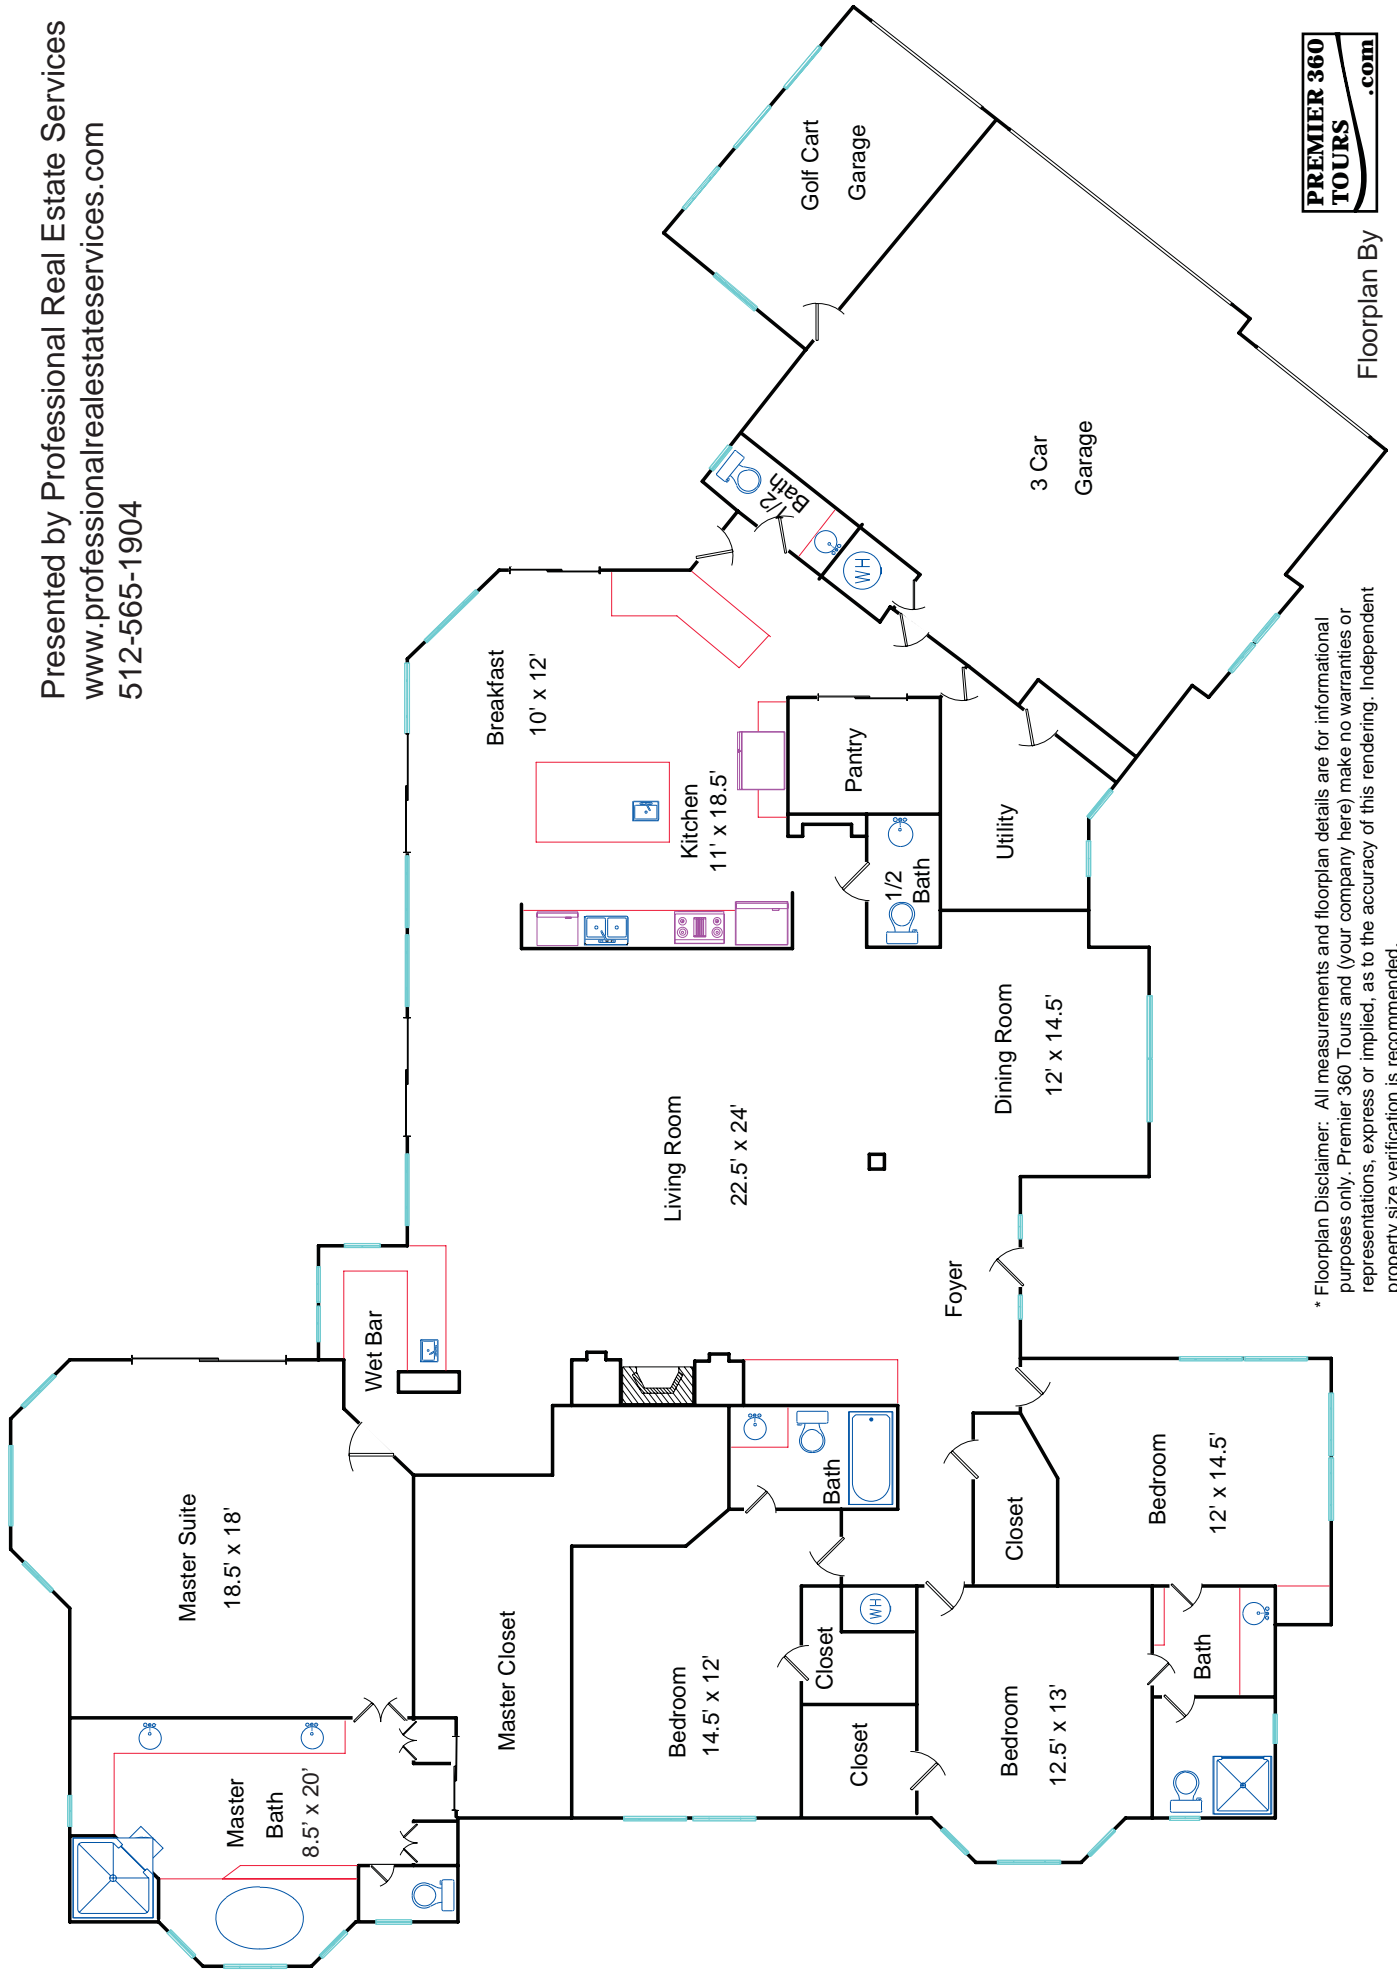

27116 Founders Place

Presented by Professional Real Estate Services
www.professionalrealestateservices.com
512-565-1904

Floorplan By

* Floorplan Disclaimer: All measurements and floorplan details are for informational purposes only. Premier 360 Tours and (your company here) make no warranties or representations, express or implied, as to the accuracy of this rendering. Independent property size verification is recommended.